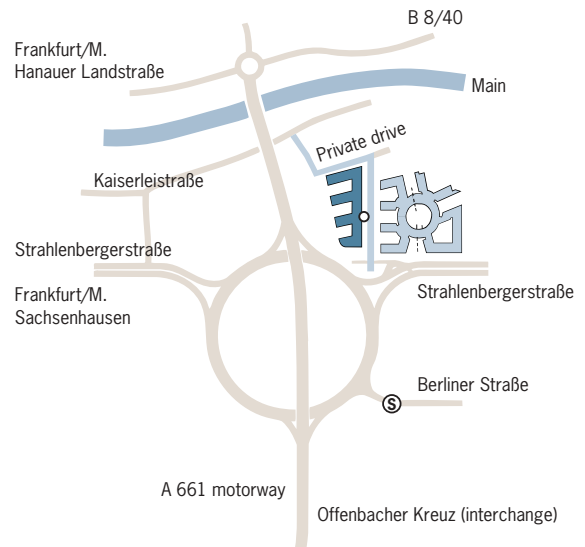

Directions

Automobile

BHF-BANK is generally accessible via Kaiserleistraße and a private drive leading up to the bank building. This route should be used especially by delivery and other service vehicles. When arriving from the south, you may also enter the central drive (the road that runs between the BHF-BANK building and the Omega-Haus via eastbound Strahlenbergerstraße. Visitor parking is located at the main entrance (Strahlenbergerstraße 45).

S-Bahn (commuter rail)

BHF-BANK's Technical Centre is just a few minutes walk from the S-Bahn station "Kaiserlei". Lines S 1, S 2, S 8 and S 9 service the station at regular intervals. Leave the station via the exit "Berliner Straße". Directions from the station to the bank's building are shown on the adjacent map. Please use the pedestrian crossing when crossing Strahlenbergerstraße.

Map of the Kaiserlei roundabout

By foot from the S-Bahn station